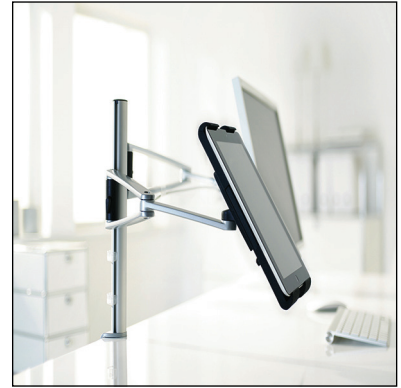

MY OnePlus with MY Tab

The *My* range is fully compatible with all NOVUS® More Space products.

Includes post, clamp and MY carriage.